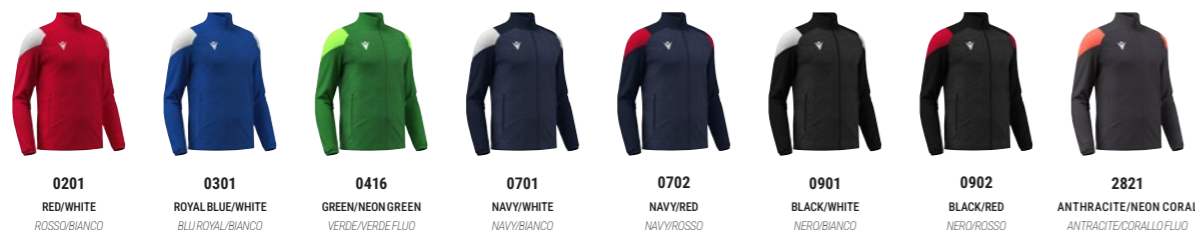

8000005

**VANIR** | TOTAL LOOK **GLORY**

AVAILABLE UNTIL **2027**

FULL LENGTH ZIP TOP

CONFORTEX: 100% POLYESTER

SR	M	L	XL	2XL	3XL	4XL	5XL
JR	5XS	4XS	3XS	2XS	XS	S	

€ 46,75 + TAX

- › Full-length die-cast zip
- › Pockets with die-cast zips
- › Melange texture on the front
- › Knitted rear waistband
- › Cuffs with Lycra trim

- › Full zip pressofusa
- › Tasche con zip pressofusa
- › Texture melange su fronte
- › Fascione retro in maglieria
- › Polsi con bordatura in lycra

0201 RED/WHITE ROSSO/BIANCO  
0301 ROYAL BLUE/WHITE BLU ROYAL/BIANCO  
0416 GREEN/NEON GREEN VERDE/VERDE FLUO  
0701 NAVY/WHITE NAVY/BIANCO  
0702 NAVY/RED NAVY/ROSSO  
0901 BLACK/WHITE NERO/BIANCO  
0902 BLACK/RED NERO/ROSSO  
2821 ANTHRACITE/NEON CORAL ANTRACITE/CORALLO FLUO

8000007

**PROMETHEUS** | TOTAL LOOK **GLORY**

AVAILABLE UNTIL **2027**

MICROFIBER FULL LENGTH ZIP TOP

MICROFIBER + POLY DIAGONAL + MESH LINING: 100% POLYESTER

SR	M	L	XL	2XL	3XL	4XL	5XL
JR	5XS	4XS	3XS	2XS	XS	S	