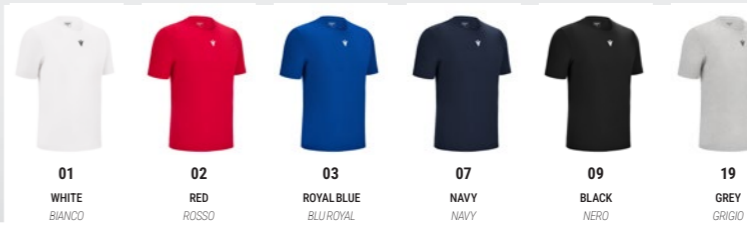

SR	M	L	XL	2XL	3XL	4XL	5XL
JR	5XS	4XS	3XS	2XS	XS	S	

€ 11,40 + TAX

Price 1 pc/prezzo 1 pz

5 PCS

- › Ribbed crew neck
- › Printed logos front and back

- › Girocollo in costina
- › Loghi fronte e retro stampati

7227

ELM
SHORTS WITH POCKET

SOFTLOCK: 100% POLYESTER

SR	M	L	XL	2XL	3XL	4XL	5XL	
JR	5XS	4XS	3XS	2XS	XS	S		

€ 21,00 + TAX

- › Waistband with exposed inside elastic
- › Flat drawstring
- › Fascione con elastico interno a vista
- › Coulisse piatta