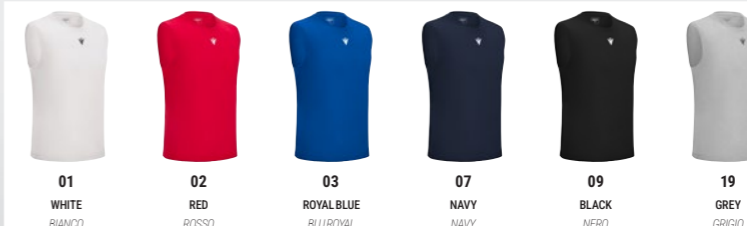

MP151 HERO SLEEVELESS SHIRT

JERSEY COTTON: 100% COTTON

SR	M	L	XL	2XL	3XL	4XL	5XL
JR	5XS	4XS	3XS	2XS	XS	S	

€ 11,00 + TAX

Price 1 pc/prezzo 1 pz

5 PCS

- › Ribbed crew neck
- › Printed logos front and back

- › Girocollo in costina
- › Loghi fronte e retro stampati