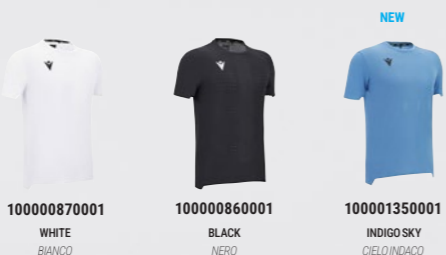

100001000001
BLACK
NERO

NATHAN *ICON*

AVAILABLE UNTIL **2027**

SHIRT

DOT JACQUARD: 100% POLYESTER

SR	M	L	XL	2XL	3XL	4XL	5XL	€ 46,25 + TAX
JR	5XS	4XS	3XS	2XS	XS	S		

- › Crew neck in fabric
- › Bonded seams on shoulders, sleeve hems, and garment hem
- › Jacquard texture
- › Macron Hero logo in silicone on front
- › Back in light mesh
- › Shaped shirt bottom
- › Girocollo in tessuto
- › Cuciture incollate su spalle, fondo maniche e fondo maglia
- › Texture jacquardata
- › Logo Macron Hero in silicone su fronte
- › Retro in light mesh
- › Fondo maglia sagomato

100000870001 WHITE
BIANCO

100000860001 BLACK
NERO

100001350001 INDIGO SKY
CIELO INDACO

MIGUEL IV *ICON*

AVAILABLE UNTIL **2027**

MATCH DAY SHORTS

MICROFIBER STRETCH: 92% POLYESTER - 8% ELASTAN

SR	M	L	XL	2XL	3XL	4XL	5XL	€ 41,25 + TAX
JR	5XS	4XS	3XS	2XS	XS	S		