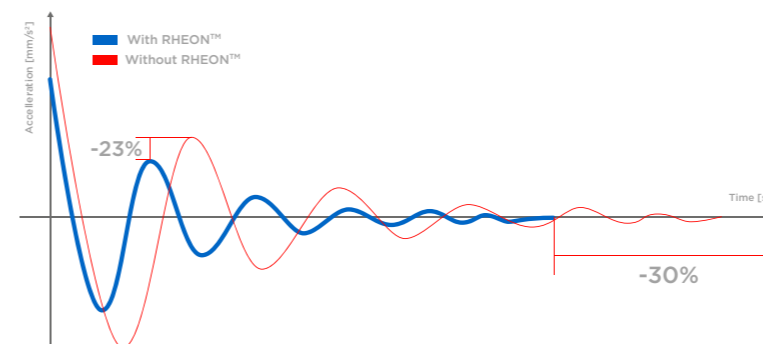

Tecnologia innovativa

- Utilizzo di materiali intelligenti non-newtoniani sviluppati da RheonLabs
- Prima applicazione al mondo della tecnologia Constrained-Layer Damping (CLD) nel padel
- Sistema ultra-sottile che mantiene leggerezza della racchetta