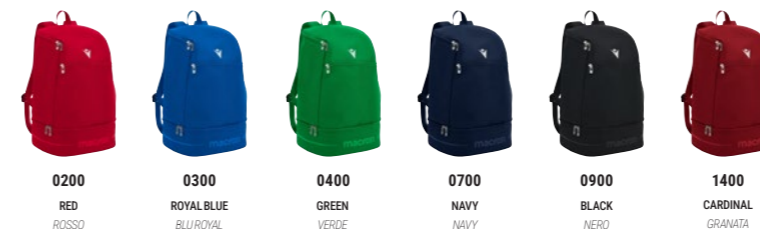

AXIS NEW

BACKPACK W/SEMI RIGID BOTTOM

100% POLYESTER

MEDIUM SIZE: 20 LT - 27,5 CM (W) X 45 CM (H) X 21,5 CM (D)

€ 28,30 + TAX

PETANQUE BOTTOM REDUCER medium size *

LARGE SIZE: 30 LT - 33 CM (W) X 51 CM (H) X 25 CM (D)

€ 32,50 + TAX

PETANQUE BOTTOM REDUCER large size *

- › Large central compartment with zip closure
- › Front utility pocket with zip
- › Semi-rigid shoe-support bottom
- › Grande comparto centrale con chiusura a zip
- › Tasca frontale porta oggetti con zip
- › Fondo semirigido porta scarpe

* Additional soft base for bowls available for this model on page **182**