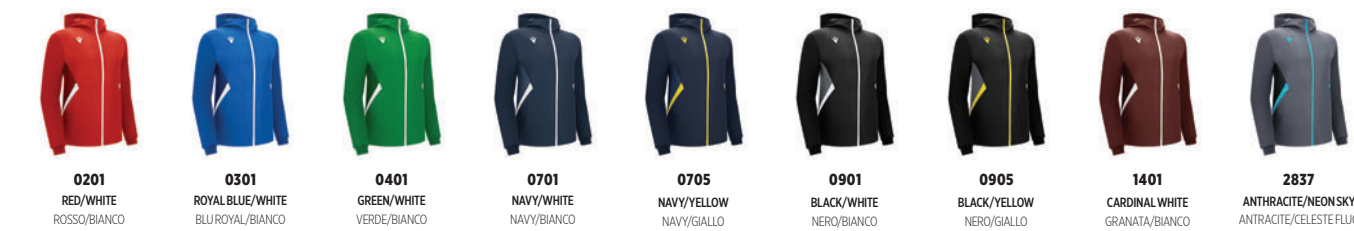

8521
TIAMAT | TOTAL LOOK **VICTORY**
MICROFIBER HOODY FULL LENGTH ZIP TOP
MICROFIBER + POLY DIAGONAL: 100% POLYESTER

SR	M	L	XL	2XL	3XL	4XL	5XL	€ 68,95 + TAX
JR	5XS	4XS	3XS	2XS	XS	S		

- › Embossed texture on front
- › Microfibre front with mesh lining
- › Full-length die-cast zip
- › Pockets with reverse nylon zips with auto-locking slider
- › Microfibre hood with mesh lining
- › Texture embossata su fronte
- › Fronte in microfibra con fodera in mesh
- › Full zip pressofusa
- › Tasche con zip nylon rovesciata
- › Cappuccio in microfibra con fodera mesh

8000007
PROMETHEUS | TOTAL LOOK **GLORY**
MICROFIBER FULL LENGTH ZIP TOP
MICROFIBER + POLY DIAGONAL + MESH LINING: 100% POLYESTER

SR	M	L	XL	2XL	3XL	4XL	5XL	€ 68,95 + TAX
JR	5XS	4XS	3XS	2XS	XS	S		

- › Full-length die-cast zip
- › Pockets with die-cast zips
- › Melange texture on the front
- › Microfibre front with mesh lining
- › Knitted cuffs, neck and rear waistband
- › Dye-sub graffiti design on front and sleeve insert
- › Full zip pressofusa
- › Tasche con zip pressofusa
- › Texture melange su fronte
- › Fronte in microfibra con fodera in mesh
- › Polsi, collo e fascione retro in maglieria
- › Design graffiti sublimato su fronte e inserto manica