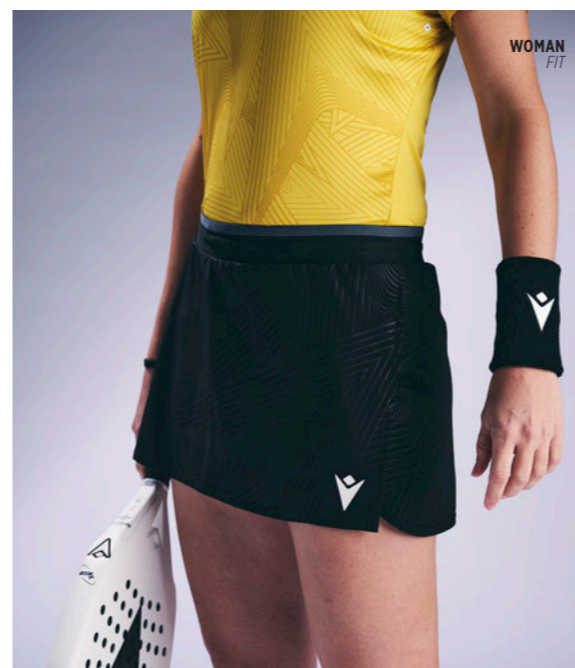

WOMAN FIT

CECILIA II ICON NEW

MATCH DAY SKIRT

Available until **2026**

MICROFIBER STRETCH: 92% POLYESTER - 8% ELASTAN

SR	M	L	XL	2XL	3XL	4XL	5XL	€ 45,10 + TAX
JR	5XS	4XS	3XS	2XS	XS	S		

- › Waistband with exposed elastic and flat drawstring
- › Skirt in stretch microfiber
- › Undershorts in stretch fabric
- › Inner ball pocket
- › Embossed texture
- › Macron Hero logo in silicone on front
- › Fascione con elastico a vista e coulisse piatta
- › Gonnellino in microfibra stretch
- › Undershorts in tessuto stretch
- › Tasca interna portapallina
- › Texture embossata
- › Logo Macron Hero in silicone su fronte