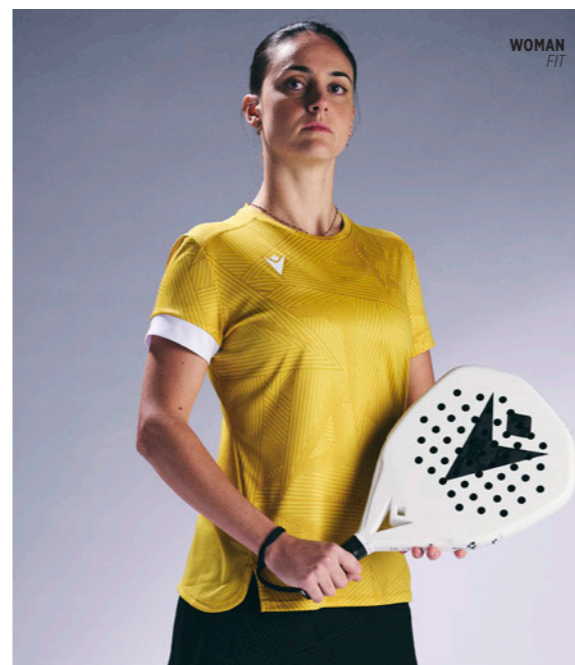

WOMAN FIT

DOMIZIA II ICON NEW

MATCH DAY SHIRT

Available until **2026**

ZEPHIRO: 100% POLYESTER

SR	M	L	XL	2XL	3XL	4XL	5XL	€ 36,90 + TAX
JR	5XS	4XS	3XS	2XS	XS	S		

- › Shaped shirt bottom
- › Laser-cut
- › Macron Hero logo in silicone on front
- › Back in light mesh
- › Fondo maglia sagomato
- › Fori laserati
- › Logo Macron Hero in silicone su fronte
- › Retro in light mesh