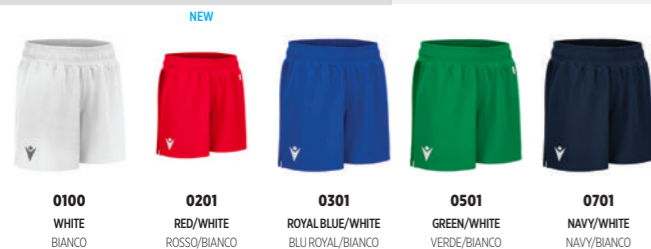

- Two-tone knitted V-neck
- Two-colour knitted armholes
- Eco mesh side inserts
- Narrow shoulder
- Collo a "V" in maglieria bicolore
- Sbracci in maglieria bicolore
- Inserti fianchi in Eco mesh
- Spalla stretta

WOMAN FIT

9262

PLATINUM ECO ECO FABRICS

MATCH DAY SHORTS

ECO NETEX: 100% POLYESTER (RECYCLED)

SR	M	L	XL	2XL	3XL	4XL	5XL	€ 25,00 + TAX
JR	5XS	4XS	3XS	2XS	XS	S		

- Flat drawstring
- Eco mesh side inserts
- Coullisse piatta
- Inserti laterali in Eco mesh