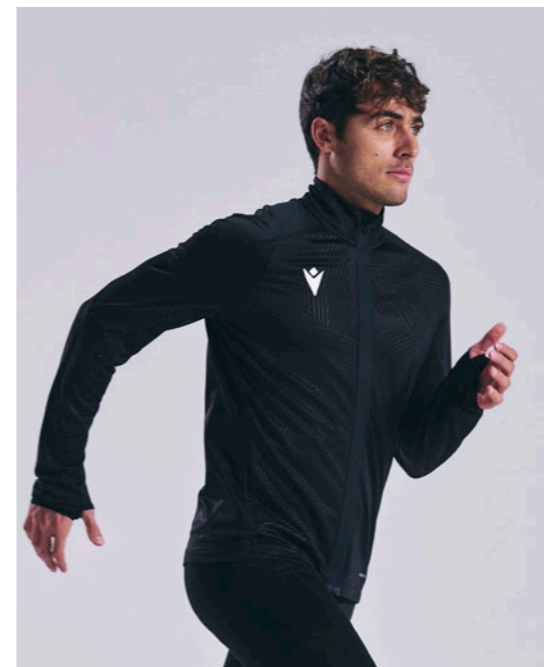

100000840001
BLACK
NERO

100000830001
GREY MELANGE
GRIGIO MELANGE

ENZO *ICON* **NEW**

Available until **2026**

FULL ZIP TOP

SUPPLEX: 88% POLYESTER - 12% ELASTAN

SR	M	L	XL	2XL	3XL	4XL	5XL	
JR	5XS	4XS	3XS	2XS	XS	S		