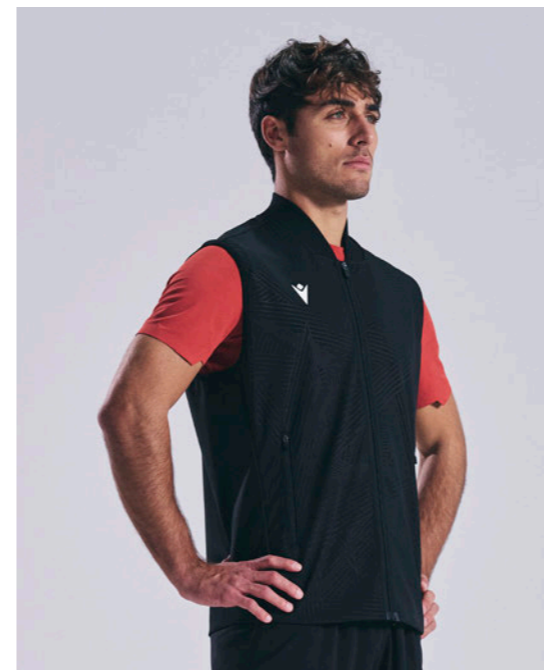

FULL ZIP TOP

SUPPLEX: 88% POLYESTER - 12% ELASTAN

SR	M	L	XL	2XL	3XL	4XL	5XL	
JR	5XS	4XS	3XS	2XS	XS	S		

€ 81,15 + TAX

- › Full-length reverse nylon zip with self-locking slider
- › Side pockets with invisible zip
- › Thumb hole
- › Macron Hero logo in silicone on front
- › Embossed texture
- › Snood

- › Full zip nylon rovesciata con cursore autobloccante
- › Tasche laterali con zip invisibile
- › Foro per uscita pollice
- › Logo Macron Hero in silicone su fronte
- › Texture embossata
- › Salvacollo