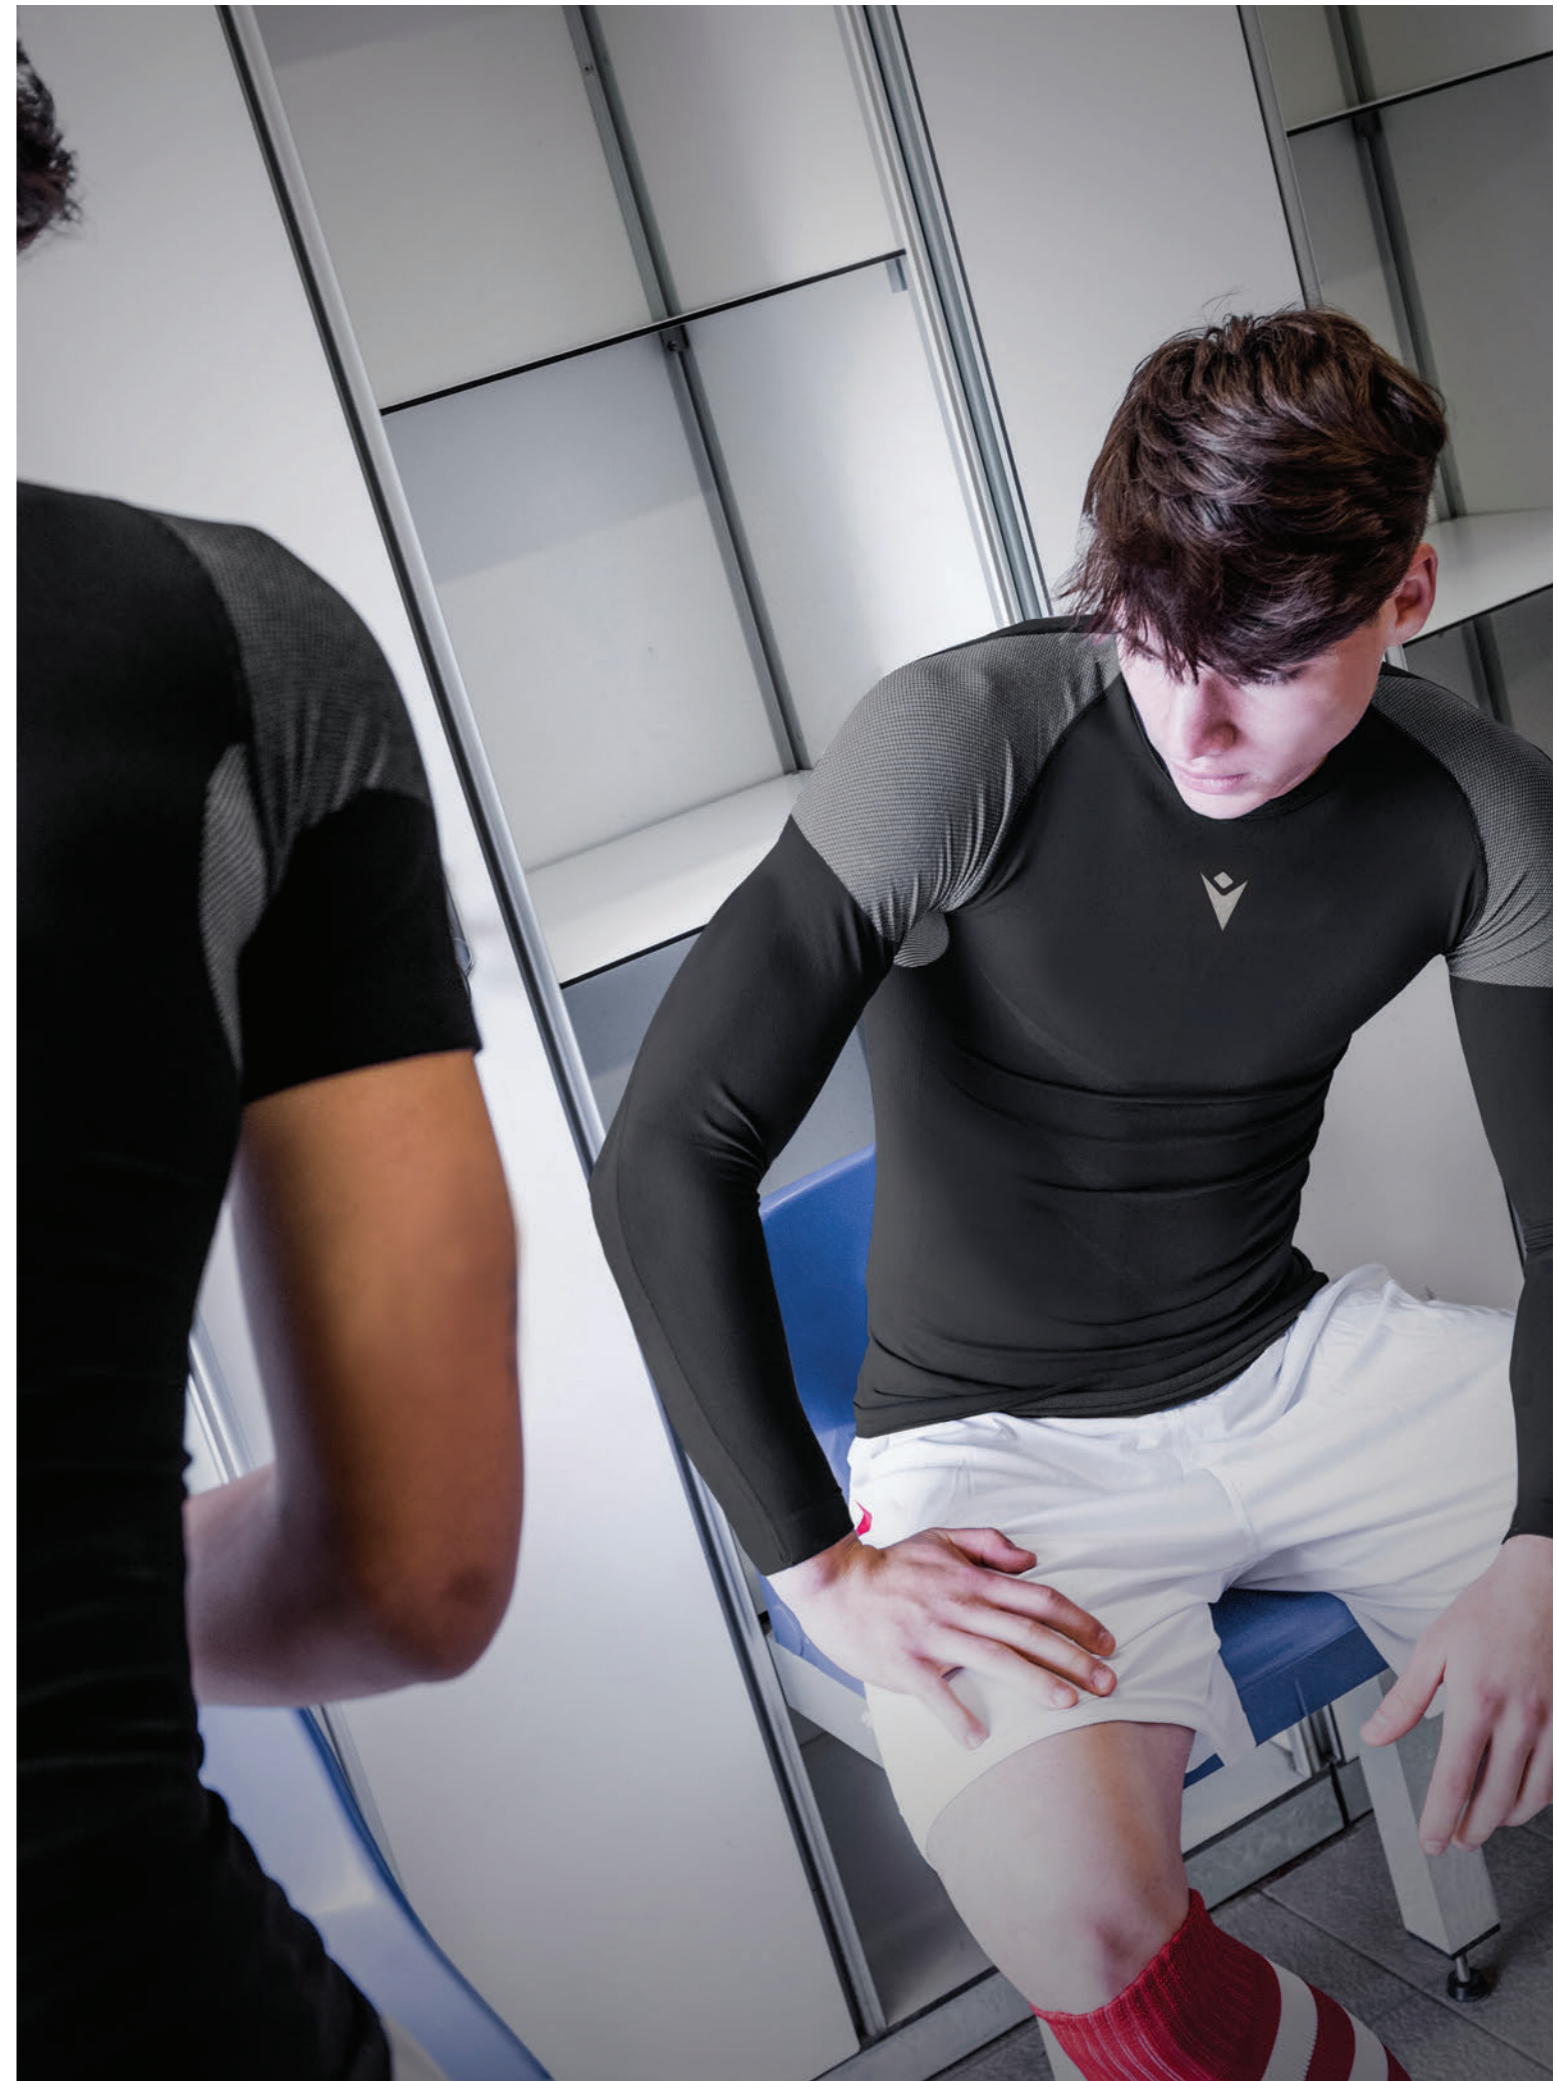

5333

QUINCE

UNDERSHORTS

ESPANTEX: 92% POLYESTER - 8% ELASTAN

SR	M	L	XL	2XL	3XL	4XL	5XL
JR	5XS	4XS	3XS	2XS	XS	S	

€ 21,40 + TAX

Available until **2025**

SKINNY
FIT

- 01
  WHITE
  BIANCO
- 04
  GREEN
  VERDE
- 05
  YELLOW
  GIALLO
- 07
  NAVY
  NAVY
- 09
  BLACK
  NERO
- 10
  COLUMBIA
  CELESTE
- 13
  ORANGE
  ARANCIO
- 14
  CARDINAL
  GRANATA
- 15
  NEON YELLOW
  GIALLO FLUO
- 16
  NEON GREEN
  VERDE FLUO

8173

LOTUS

UNDERSHORTS

SKINTEX: 81% POLYESTER - 19% ELASTAN

SR	M	L	XL	2XL	3XL	4XL	5XL
JR	5XS	4XS	3XS	2XS	XS	S	

€ 29,95 + TAX

- › Right side pocket
- › Reflective Macron Hero
- › Exposed elastic
- › Flatlock seam

- › Tasca laterale su fianco destro
- › Macron Hero rifrangente
- › Elastico a vista
- › Cuciture piatte

SKINNY
FIT

- 01
  WHITE
  BIANCO
- 09
  BLACK
  NERO

817401

IVY

COMPRESSION PANTS

TIGHTEX: 82% POLYAMIDE - 18% ELASTAN

SR	M	L	XL	2XL	3XL	4XL	5XL
JR	5XS	4XS	3XS	2XS	XS	S	

€ 58,20 + TAX

- › Visible elastic with silicone inside
- › 3-thread flatlock seams
- › Reflective Macron Hero logo

- › Elastico a vista con silicone interno
- › Cuciture piatte a 3 aghi
- › Logo Macron Hero rifrangente

BODY
FIT

- BLACK
  NERO