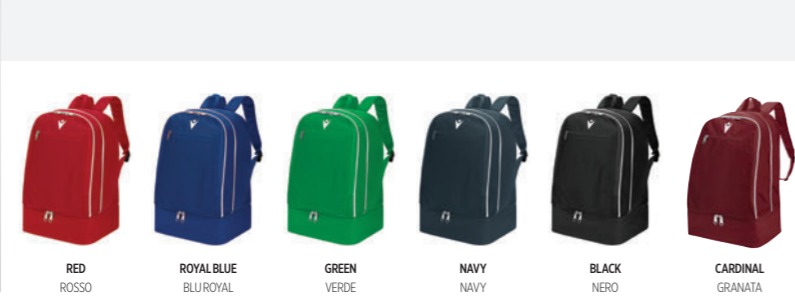

- › Mesh side pocket
- › Coated fabric on the sides of the bottom
- › Tasca a rete laterale
- › Tessuto spalmato sui lati del fondo

59372

ACADEMY EVO
BACKPACK W/SEMI RIGID POLYSHELL

100% POLYESTER

21,6 LT - 28 CM (C) X 42 CM (L) X 22 CM (D)
BOTTOM RIGID POLYSHELL: 8 CM (H) | € 25,85 + TAX