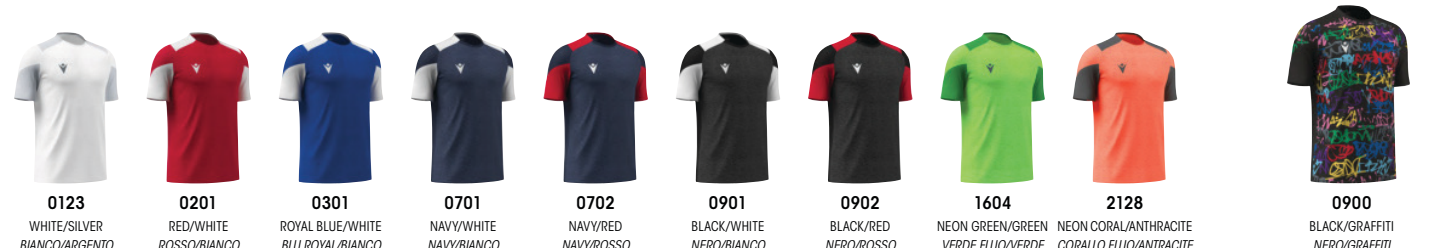

0123 WHITE/SILVER BIANCO/ARGENTO	0201 RED/WHITE ROSSO/BIANCO	0301 ROYAL BLUE/WHITE BLU ROYAL/BIANCO	0701 NAVY/WHITE NAVY/BIANCO	0702 NAVY/RED NAVY/ROSSO	0901 BLACK/WHITE NERO/BIANCO	0902 BLACK/RED NERO/ROSSO	1604 NEON GREEN/GREEN VERDE FLUO/VERDE	2128 NEON CORAL/ANTHRACITE CORALLO FLUO/ANTRACITE	0900 BLACK/GRAFFITI NERO/GRAFFITI