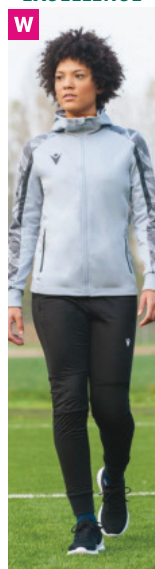

TOTAL LOOK
EXCELLENCE

APHRODITE FULL ZIP TOP
OSIRIS HERO PANTS