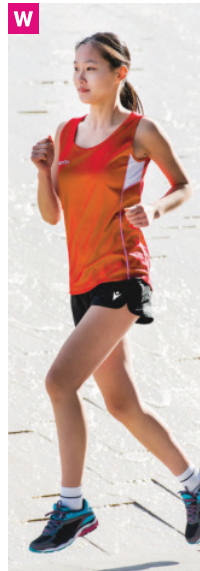

SANDY SINGLET
HANNA HERO SHORTS