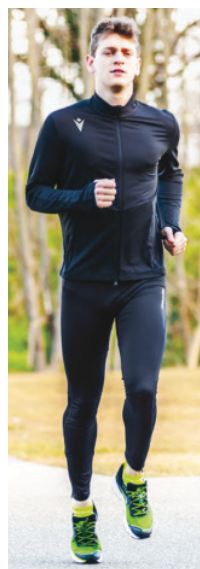

HARVEY FULL ZIP STRETCH TOP