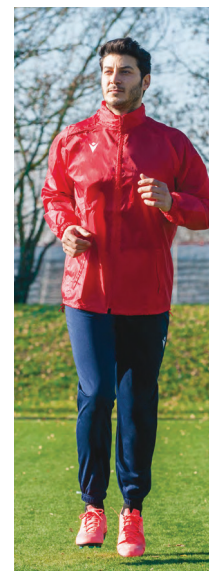

WOMEN JACKETS

- 164 MAKALU PADDED JACKET

CHICAGO MESH LINED WINDBREAKER

DENALI WINDBREAKER

ATLANTIC HERO WINDBREAKER

MONTREAL WINDBREAKER

ELBRUS SHOWER JACKET

SURAT WATERPROOF RAIN JACKET