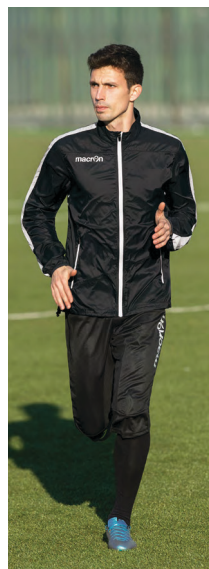

WOMEN JACKETS

- 164 MAKALU PADDED JACKET

CHICAGO MESH LINED WINDBREAKER

DENALI WINDBREAKER

ATLANTIC HERO WINDBREAKER

MONTREAL WINDBREAKER

ELBRUS SHOWER JACKET

SURAT WATERPROOF RAIN JACKET