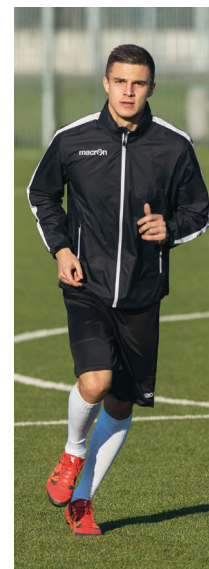

WOMEN JACKETS

- 164 MAKALU PADDED JACKET

CHICAGO MESH LINED WINDBREAKER

DENALI WINDBREAKER

ATLANTIC HERO WINDBREAKER

MONTREAL WINDBREAKER

ELBRUS SHOWER JACKET

SURAT WATERPROOF RAIN JACKET