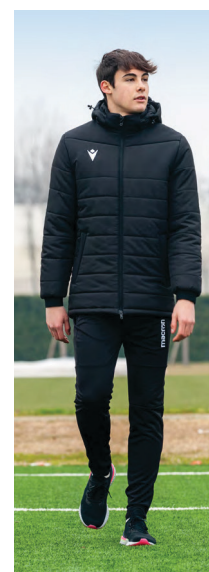

NARVIK PADDED JACKET